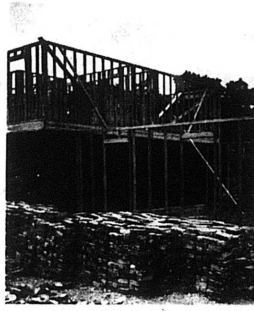

CHUCK WAGON BUYS!

Tabletreat Lean Beef Stew	lb.	69¢
Tabletreat Chuck Steak	lb.	69¢
Tabletreat Cube Steak	lb.	99¢
Tabletreat Beef Fore Quarters (Cut and Wrapped Free)	125/150 lb. avg. lb.	47¢

U.S. No. 1 White Potatoes 20 lb. 69¢

Fresh Yellow Squash 2 lbs. 29¢

Jonathon Apples 4 lb. bag 39¢

Golden Carrots 1 lb. cello 10¢

Yellow Onions 3 lb. bag 29¢

Bakery Goods 12 1/2 2/49¢

Tabletreat Donuts, Plain, Sugar or Cinnamon	12 1/2	2/49¢
Tabletreat Brown N' Serve Rolls	12 1/2	29¢
Tabletreat Nut Fudge Layer Cake (square)	each	45¢

PAVAL CHEESE FESTIVAL!

TABLETREAT Random Weight CHEESE SLICES 1 1/4's 75¢

5¢ OFF

15 VARIETIES MUCH MORE

Butter 1 1/4's 15¢

Margarine solid 15¢

Stokely Fruit Cocktail 303 Can 19¢

IGA Book Matches 60's 10¢

Coatney's PEOPLE IGA FOODLINER

Coming

Rexall

1c SALE

October 14 thru 23

CARLISLE DRUG CO.

Churches

CARLISLE BAPTIST August Peters, Pastor
Sunday School - 9:30, Morning Worship - 10:40, Evening Prayer Service - 7:30 (except Wednesdays which is business meeting), Training Union - 7:00, Evening Worship - 8:00.

SHRINE OF OUR LADY Father Edwin H. Trimbur
Holy Masses: Sundays 9:00 a. m. and 12:30 p. m., Weekdays 7:00 a. m.

Most important decision is yet to come

ELECTRIC HEAT

$75 BONUS

Call today to learn how you can qualify for a big $75.00 incentive for installing Electric Heat. This is a limited offer for members of this Cooperative.

YOUR Fleming Mason Rural ELECTRIC COOPERATIVE, INC.
Flemingsburg, Ky.

NOW! '66 CHEVROLETS

NEW CAPRICE BY CHEVROLET

Custom Coupe, Sedan and two luxurious new Custom Wagons now. Liquid smooth ride. Power you can order just as smooth and pin-drop quiet. Turbo-Jet V8 engines that go all the way up to 425 hp. Shimmering new interiors. The look of hand-rubbed walnut trim. Elegance everywhere. Made by Chevrolet, so you know what a beautiful value it must be.

NEW CHEVROLET JET-SMOOTHER

We've again specially tailored those coil springs at every wheel to each body style. We've put in new softer shock absorbers. No Chevrolet has ever had a ride like this. Power begins with a Thrifty Six at 156 hp, and goes on from there. Turbo-Jet V8's available at 325 hp, 390 hp and 425 hp in all the new Impalas, Bel Airs and Elastics. Model shown: Impala Super Sport Coupe.

NEW CHEVELLE SUPER SPORT 396

New 300's, New 300 Deluxe models, New Malibus. And two new Super Sport 396's—coupe and convertible—with engines that tell you exactly what kind of Chev they are. Both are available with 396-cu.-in. Turbo-Jet V8's, either 325 hp or 360 hp. And both come with special hood, grille, suspension, emblems, red stripe tires, floor-mounted shift. Twelve beautiful new Chevilles in all—and all as new inside as they are outside, headlamps to taillights.

ALL NEW CHEVY II

It's so different, we should really call it the Chevy III. Roofs are swept way back on coupes. Fenders, grille, hood, taillights and bumpers are new on all seven models. Interiors are richer. Power available up to a 350-hp Turbo-Fire V8. You can even order headrests for the front seats and Mag-style wheel covers. What's the economical, dependable Chevy II coming to? A lot of smart '66 car buyers. We figure.

'66 CORVAIR UNIQUE

Still America's only rear-engine car. And with the special steering and suspension you can add, there's no better way to rid yourself of prematurely grey driving. Lots new. Corvair, like all the '66 Chevrolets, has a padded dash, seat belts front and back, new fully synchronized 3-speed. Corsair, Monza, 500's. Get one. Stay young.

SEE THE NEW 1966 CAPRICE • CHEVROLET • CHEVELLE • CHEVY II • CORVAIR • CORVETTE NOW AT YOUR CHEVROLET DEALER'S

CYNTHIANA MOTOR CO., INC.
122 S. WALNUT ST. CYNTHIANA, KY. PHONE 1500