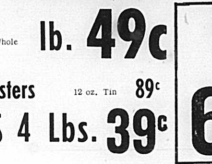

Two Tear-Up Local Jail

The Old Timer

where smart Santas
SHOPWORTH GROCERY SHOP

PRICES EFFECTIVE THRU DEC. 24
Berryman Young Tom's 16 to 22 lbs.
TURKEYS lb. 32c

Hams 12 lbs. to 16 lbs. Whole **lb. 49c**

Ballard Fresh Frozen Oysters 12 oz. Tin **89c**
WINE SAP APPLES 4 Lbs. 39c

TANGERINES 180 ct. **3 doz $1**

Celery large/crisp **19c**

Kellogg Crouettes Stuffing 7 oz. Box **29c**

School Day Peas 303 Can **2 for 29c**

Frosty Acres Strawberries 10 oz. pkg. **4 for 99c**

Stokely or Sweet Pea Cherries 303 2 for **49c**

Fresh Cranberries lb. **19c**

Paramount Sweet Pickles 10 oz. jar **39c**

Nestles Semi Sweet Morsels 6 oz. **25c**

Strietmann Nut Fudge Drops 2 for **89c**

Stokely PEACHES 1/2's or sliced 2 1/2 3 for **$1**

Frosty Acres Pies Peach-Cherry-Apple 3 for **$1**

CHASE & SANBORN COFFEE 2 lbs. **$1.29**

Meadow Gold **ICE CREAM** 1/2 Gal. Pkg. **69c**