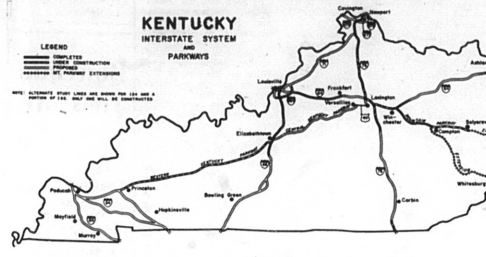

"RACHEL'S" GONE!

Twenty and Forty-five Years Ago

Howdy Doney goes to Vancouver, Washington in answer

FARM & HOME

Insect and Disease Control The Simple Way

Time For Seeding Alfalfa is Here

The Carlisle Mercury

Don't Mix House hold Cleaners and Bleaches

KENTUCKY'S INTERSTATE SYSTEM AND PARKWAYS ON JULY 1, 1953

TOBACCO FIELD DAY

BOND SALES $10,150

Sales of Series E and H Savings Bonds in Nicholas County for June totalled $10,150, while sales for August were $47,375, or 50 1/2% of the annual goal of $147,420.

UNHEALTHY NEIGHBORHOOD

It was made probable that the neighborhood was unhealthy. The neighborhood was unhealthy. The neighborhood was unhealthy.

Crossword