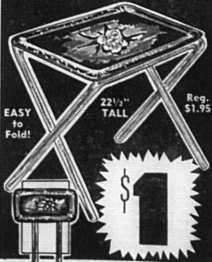

TV SNACK TABLE

EASY TO
Fold!
22 1/2"
TALL
Reg. $17.95
$1