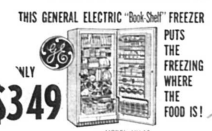

GARRETT'S
Come Help Us Celebrate Our 8th Birthday!
REGISTER FOR FREE GIFTS
SPECIAL ANNIVERSARY VALUES
Jale
HURRY FOR THIS SALE OF SALES!

Register For FREE Radio given away Sat., July 16th 8:30 P.M.
FREE Chair given away Sat., July 23rd 8:30 P.M.

Sale Starts Thurs., July 14 -- ENDS Sat., July 23 -- 9 Big Days

Model HU-13S
$279.95
Sell-Out PRICED GE TV
21 inch UHF & VHF
With Trade