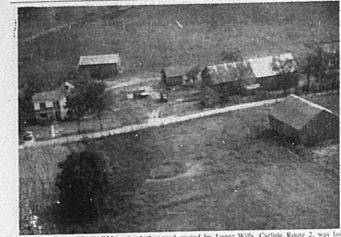

THE JEFF ARTHUR FARM on the Arthur road owned by Jasper Wills, Carlele, Ky. 2, was last week's mystery farm. Previous owners of the 17-acre farm were John Levi, Roy Peak and Nigle...

the day recently. We are sorry to learn that the daughter and son-in-law of Capt. W. D. Leary...

East Union Jr. Conservation news The East Union Jr. Conservation club held its regular meeting Wednesday, Feb. 19, 1936.

Hookton By Daisy Bickel Mrs. Abin Hefflin and Mrs. Helen Harkness and baby...

Blue Lick By Mrs. John Blah Mr. and Mrs. J. L. Laughlin of near Cynthiana were recent guests...

Moorefield By Miss Lena Hartzell Judge Henry Whitaker was a recent guest of Mr. and Mrs. R. E. Blount...

West Homesteads By Mar Berry The Carlele West Club met the home of Mrs. Mar Berry Friday afternoon, March 13.

MEYER COUNTY, IOWA The purpose of the state council is for the promotion and encouragement of 4-H club work on a large scale...

Henryville News Mrs. Mary Walker has returned home after a month's visit with her daughter in Paris, Mrs. W. H. Thomas...

By Avelia Hamilton Mrs. Mary Walker has returned home after a month's visit with her daughter in Paris, Mrs. W. H. Thomas...

By Daisy Bickel Mrs. Abin Hefflin and Mrs. Helen Harkness and baby...

Blue Lick By Mrs. John Blah Mr. and Mrs. J. L. Laughlin of near Cynthiana were recent guests...

Moorefield By Miss Lena Hartzell Judge Henry Whitaker was a recent guest of Mr. and Mrs. R. E. Blount...

By Mrs. John Blah Mr. and Mrs. J. L. Laughlin of near Cynthiana were recent guests...

By Miss Lena Hartzell Judge Henry Whitaker was a recent guest of Mr. and Mrs. R. E. Blount...

By Mrs. John Blah Mr. and Mrs. J. L. Laughlin of near Cynthiana were recent guests...

By Miss Lena Hartzell Judge Henry Whitaker was a recent guest of Mr. and Mrs. R. E. Blount...

By Mrs. John Blah Mr. and Mrs. J. L. Laughlin of near Cynthiana were recent guests...

By Miss Lena Hartzell Judge Henry Whitaker was a recent guest of Mr. and Mrs. R. E. Blount...