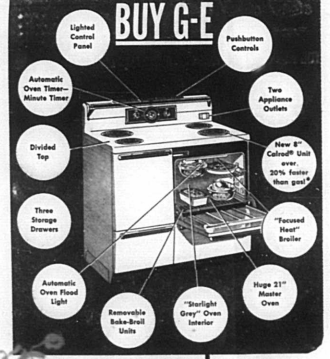

Read The Mercury Classifieds

GE Speedster DELUXE 40-INCH PUSHBUTTON RANGE

COUNT THESE FEATURES... SEE WHY YOU'LL BUY G-E

Modern Furniture Co.