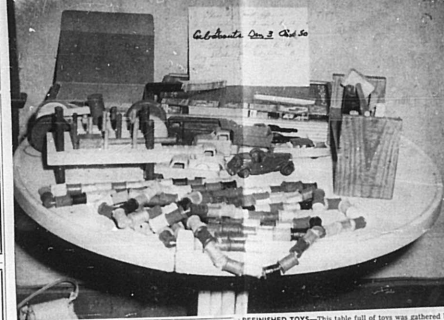

Kentucky's state tree is little known

the heart-wood is pale yellow, white-wood, because the sapwood is white, and, as a rule, because the leaves have saddle-shaped terminal ends.

Fish and game released by RRA

Sexton's Cash Grocery

Harper's Garage