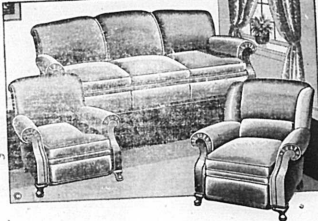

COMPARE THESE SAVINGS IN DINING ROOM SUITES

8-pc. Genuine Walnut Dining Room Suite, with a nice size buffet, six-leg extension table, host chair and five diners. Sale price—$39.50	9-pc. Genuine Walnut Dining Room Suite, with large buffet, extension table, china cabinet, host chair and five diners, upholstered in fine grade of tapestry. Sale price—$69.50
9-pc. Genuine Walnut Dining Room Suite, with a large 66-inch buffet, roomy china cabinet, extension table with disappearing leaf and six strong, sturdy chairs. Sale price—$79.50	SAVE ON COAL RANGES Full size cast iron Coal Range, with 18 inch oven and high warming closet. Sale price $24.75 Semi-porcelain Coal Range with full size oven and high warming closet. Sale price $35.00

DON'T WAIT AND PAY MORE! 1935 BED ROOM SUITES

4-pc. Walnut Finish Bed Room Suite, consisting of a full size poster bed, chest, vanity dresser and bench. Sale price—$32.50	4-pc. Walnut Bed Room Suite in modern design, vanity, dresser, bench, four-poster bed and large roomy chair. Sale price—$49.50
4-pc. Burl Walnut Bed Room Suite, consisting of extra heavy poster type bed, five-drawer chest, vanity dresser and bench. Sale price—$67.50	4-pc. Walnut Bedroom Suite with triple mirror vanity, chest and bench. Sale price—$39.50

Full size Simmons metal bed with 2-inch posts. Sale price—**$4.75**
Full size 99-coil Bed Spring, a wonderful bargain. Sale price—**$5.95**
50-pound all cotton Mattress, covered with a good grade of ticking. Sale price—**$5.95**

EXTRA SPECIAL—9x12 Felt Base Rugs . . . $4.50