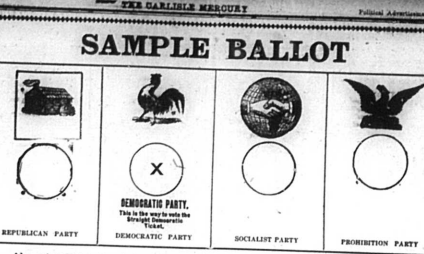

LIFE-LONG LEADER COLBY SCORES IN G. O. P. WILL VOTE FOR RACIAL APPEAL

Washington, D. C., Oct. 25.—(AP) Colby, a life-long Republican leader, who gave the Thomas Jefferson to the American people in the city...

Colby, 65, is a Republican leader who has been a life-long member of the party. He is a member of the National Republican Club...

Colby is a life-long Republican leader who has been a member of the party for many years. He is a member of the National Republican Club...

Colby is a life-long Republican leader who has been a member of the party for many years. He is a member of the National Republican Club...

Colby is a life-long Republican leader who has been a member of the party for many years. He is a member of the National Republican Club...

Colby is a life-long Republican leader who has been a member of the party for many years. He is a member of the National Republican Club...

Colby is a life-long Republican leader who has been a member of the party for many years. He is a member of the National Republican Club...

Colby is a life-long Republican leader who has been a member of the party for many years. He is a member of the National Republican Club...

Above is a facsimile of the head of the ballot which is to be voted on and the election will be held next Tuesday. Under this heading there will be many names and squares...

Nicholas county should cast their vote under the roster. The League of Nations will mean the same to the entire world as the Monroe Doctrine has meant to the United States...

Let's stop bloody wars. Vote for the League of Nations. A vote for James M. Cox is a vote endorsing the League of Nations...

Right here in your own fair state. Will you endorse it? Wilson Leavelle, now candidate for election to Louisville Board of Education...

Wilson Leavelle, now candidate for election to Louisville Board of Education, stated emphatically that he would withdraw from the race and declared that if the colored voters of Louisville have determined to elect their own spokesman...

Wilson Leavelle, now candidate for election to Louisville Board of Education, stated emphatically that he would withdraw from the race and declared that if the colored voters of Louisville have determined to elect their own spokesman...

Wilson Leavelle, now candidate for election to Louisville Board of Education, stated emphatically that he would withdraw from the race and declared that if the colored voters of Louisville have determined to elect their own spokesman...

LEADER OF LOST BATTALION OUT MADE NEGROES BY HARDING

Washington, D. C., Oct. 25.—(AP) The leader of the lost battalion of World War I soldiers, who were made negroes by the Harding administration...

The leader of the lost battalion of World War I soldiers, who were made negroes by the Harding administration, is now a prominent figure in the community...

The leader of the lost battalion of World War I soldiers, who were made negroes by the Harding administration, is now a prominent figure in the community...

The leader of the lost battalion of World War I soldiers, who were made negroes by the Harding administration, is now a prominent figure in the community...

The leader of the lost battalion of World War I soldiers, who were made negroes by the Harding administration, is now a prominent figure in the community...

The leader of the lost battalion of World War I soldiers, who were made negroes by the Harding administration, is now a prominent figure in the community...

The leader of the lost battalion of World War I soldiers, who were made negroes by the Harding administration, is now a prominent figure in the community...

The leader of the lost battalion of World War I soldiers, who were made negroes by the Harding administration, is now a prominent figure in the community...

TURKEY SEASON BEGINS HERE

Best Birds and Hens for Sale. Turkey season begins here. The season for selling turkeys has begun in earnest...

The season for selling turkeys has begun in earnest. The season for selling turkeys has begun in earnest...

The season for selling turkeys has begun in earnest. The season for selling turkeys has begun in earnest...